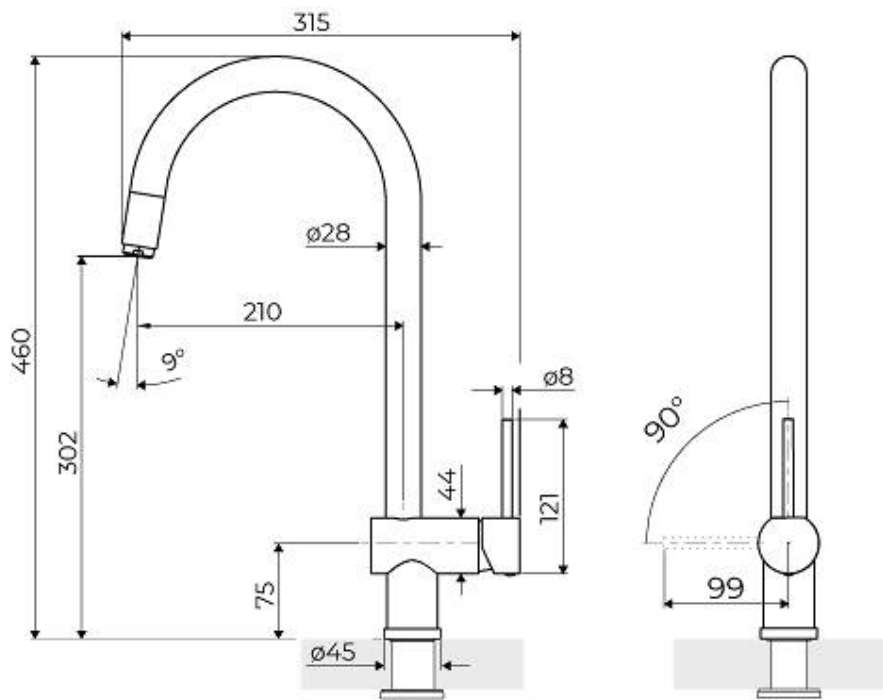

VOLTA GUN METAL

Mixer Taps

Code: 8491 106

DETAILS

Mixer type Single lever mixer tap with rotating barrel and extractable shower head.

Coloring Gun Metal

Material Brass

Texture Satin

Rotating angle 140°

Strengthening plate \varnothing 45mm

Cartridge With ceramic discs

Mixer hole \varnothing 35mm

Max worktop thickness 55mm

FEATURES

Extractable spout

Rotating angle

All the taps have a wide angle of rotation. Some models even permit a full 360° rotation.

Strengthening plate

Foster's mixer taps are equipped with the strengthening plate that offers perfect stability on any sink.

TECHNICAL DATA

GALLERY